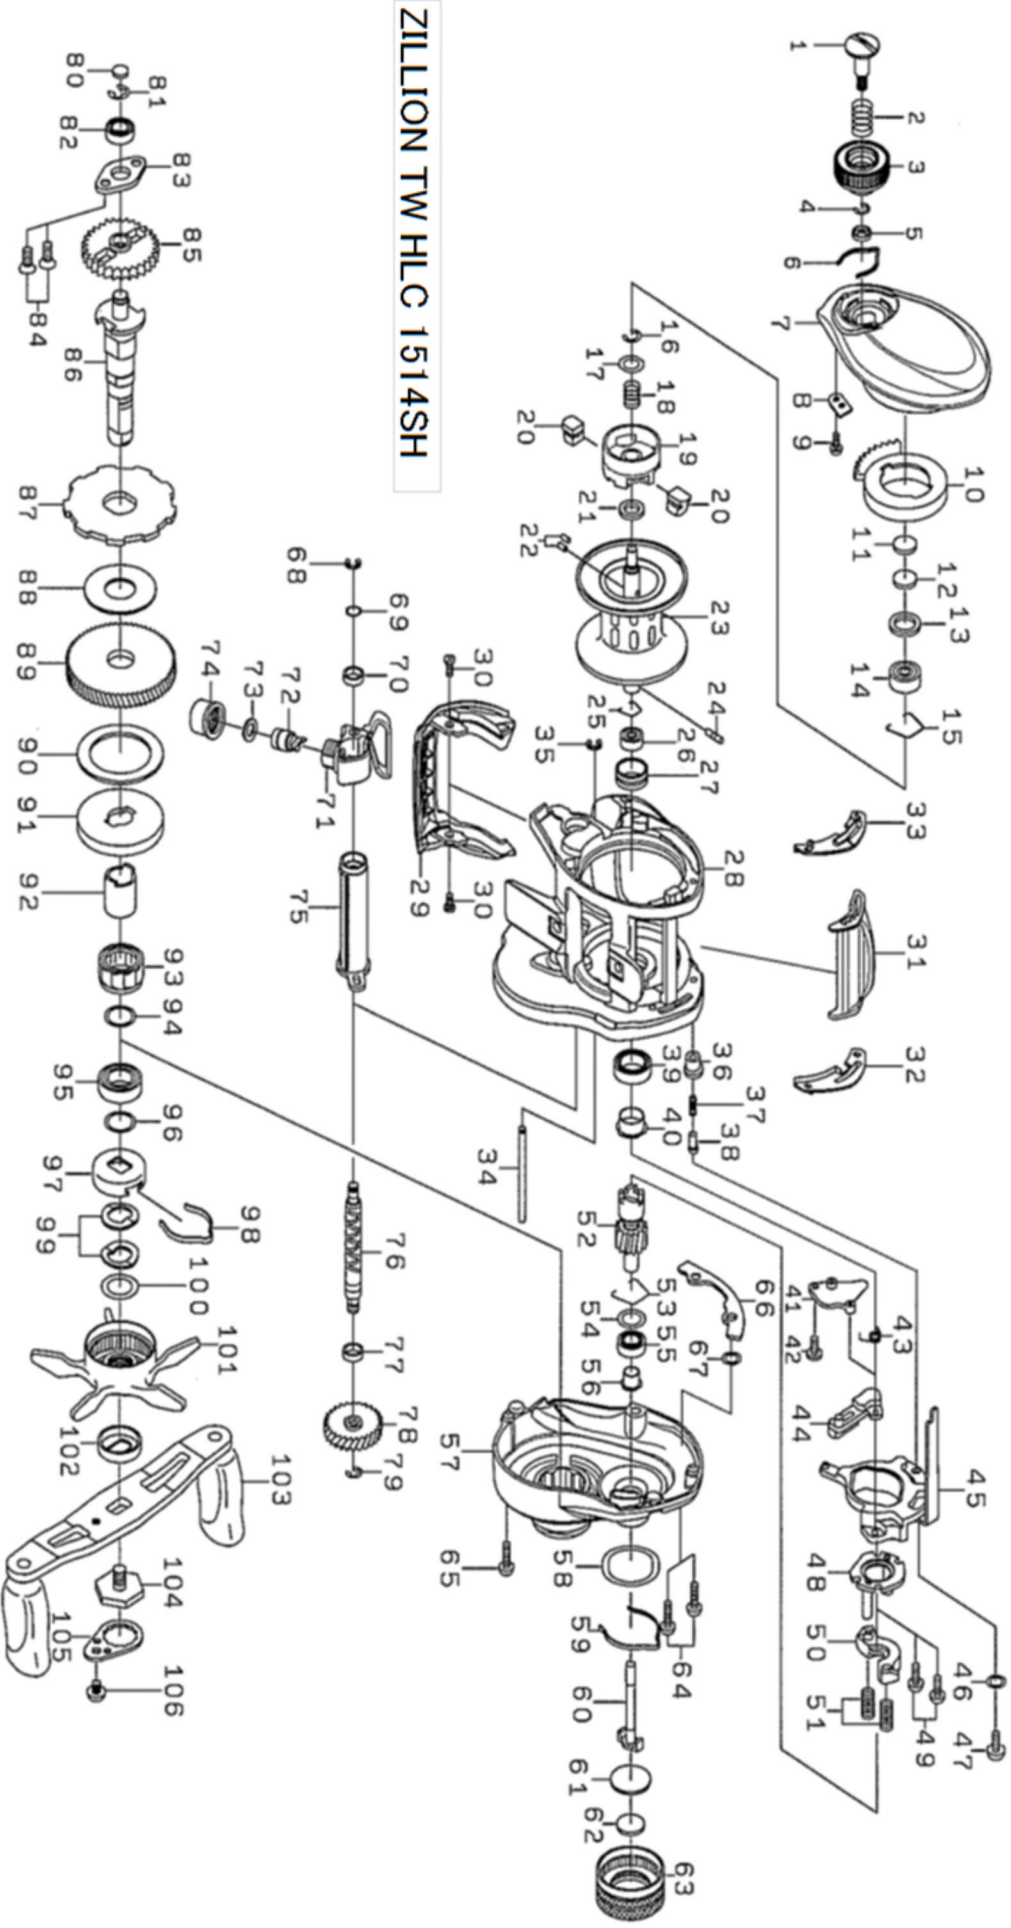

ZILLION TW HLC 1514SH

Please quote by part number, not key number when ordering
spares@daiwaaustralia.com.au PH: 02 8644 8644

ZILLION TW HLC 1514SH

Please quote by part number, not key number when ordering
spares@daiwaaustralia.com.au PH: 02 8644 8644
ZILLION TW HLC 1514SH

Key No.	Part Number	Description	Key No.	Part Number	Description	Key No.	Part Number	Description
1	6H930401	BRAKE DIAL SCREW	36	6H910601	CLUTCH CAM PLATE PIN SPRING COLLAR	71	6J176602	LEVEL WIND
2	6E167101	BRAKE DIAL SPRING	37	6H928801	CLUTCH CAM PLATE PIN SPRING	72	6.12E+07	PAWL
3	6J045413	BRAKE DIAL	38	6J055201	CLUTCH CAM PLATE PIN	73	63731300	PAWL WASHER
4	6B339801	BRAKE DIAL RETAINER(A)	39	6G431002	CLUTCH CAM BALL BEARING	74	6F402801	PAWL HOLDER NUT
5	6F637701	BRAKE DIAL COLLER	40	6H266601	CLUTCH CAM BEARING COLLER	75	6H910801	WORM SHIELD
6	6H663401	BRAKE DIAL LEAF SPRING	41	6H912301	KICK LEVER PLATE (A)	76	6H911702	WORM SHAFT
7	6J265302	LS PLATE	42	6H294101	KICK LEVER PLATE (A) SCREW	77	6G720001	WORM SHAFT COLLAR
8	6H915501	BRAKE DIAL RETAINER(B)	43	6H450001	KICK LEVER SPRING	78	6H910501	WORM SHAFT GEAR
9	6G939301	BRAKE DIAL RETAINER(B)SCREW	44	6J221401	KICK LEVER	79	6B339801	WORM SHAFT GEAR RETAINER
10	6J045701	MAGNET HOLDER	45	6H928701	CLUTCH CAM PLATE	80	6G099800	GEAR SHAFT WASHER
11	63757400	LS BALL BEARING WASHER(A)	46	6H159201	CLUTCH CAM PLATE SCREW WASHER	81	63208002	GEAR SHAFT RETAINER
12	63757411	LS BALL BEARING WASHER(B)	47	635522501	CLUTCH CAM PLATE SCREW	82	6G538007	GEAR SHAFT BALL BEARING
13	6G185101	LS BALL BEARING WASHER(C)	48	6H659101	KICK LEVER PLATE (B)	83	6H928901	GEAR SHAFT PLATE
14	6G511506	LS BALL BEARING	49	6B032904	KICK LEVER PLATE (B) SCREW	84	6E134509	GEAR SHAFT PLATE SCREW
15	6F032201	LS BALL BEARING RETAINER	50	6H929001	CLUTCH PLATE	85	6H912701	WORM GEAR
16	63208202	SPOOL HOLDER SPRING RETAINER	51	6J055301	CLUTCH SPRING	86	6J044701	GEAR SHAFT
17	6G150301	SPOOL HOLDER SPRING WASHER	52	6Z021819	PINION + DRIVE GEAR SET	87	6H929401	RATCHET
18	6J373401	SPOOL HOLDER SPRING	53	6H160801	PINION RING	88	6J085101	DRIVE GEAR WASHER
19	6J373301	SPOOL HOLDER	54	6J073501	PINION BEARING WASHER	89	6Z021819	PINION + DRIVE GEAR SET
20	6G360901	SPOOL HOLDER COLLER	55	6J019301	PINION BALL BEARING(MAG BEARING)	90	6H452602	DRAG WASHER
21	6E096501	SPOOL HOLDER WASHER	56	6H159502	PINION BEARING COLLER	91	6H913201	DRAG DISC WASHER
22	6H665301	SPOOL HOLDER PIN	57	6J372701	RS PLATE	92	6J377801	DRAG COLLAR
23	6Z022967	SPOOL ASSEMBLY(16-27)	58	6H157002	MECHANICAL BRAKE O-RING	93	6G819801	ONEWAY CLUTCH
24	6H358801	SPOOL PIN	59	6H160901	MECHANICAL BRAKE SPRING	94	6B553802	CLUTCH RING WASHER
25	6J149501	SPOOL BEARING RING	60	6H159601	PINION SHAFT	95	6G431002	HANDLE BALL BEARING
26	6G511506	SPOOL BALL BEARING	61	6H161001	MECHANICAL BRAKE WASHER (B)	96	6F366802	HANDLE BEARING WASHER
27	6H232201	SPOOL BEARING COLLER	62	6B175503	MECHANICAL BRAKE WASHER (C)	97	6F028203	DRAG HOLDER
28	6J044608	FRAME	63	6J097404	MECHANICAL BRAKE KNOB	98	6F032401	DRAG HOLDER LEAF SPRING
29	6J045204	FRONT COVER	64	6G040822	RS PLATE SCREW (A)	99	6J508901	STAR DRAG SPRING WASHER
30	6H455407	FRONT COVER SCREW	65	6G040821	RS PLATE SCREW (B)	100	6H929501	STAR DRAG
31	6J101601	CLUTCH LEVER	66	6J044505	GUARD PLATE	101	6H694105	STAR DRAG WASHER
32	6H915601	CLUTCH LEVER PLATE (R)	67	6H770601	GUARD PLATE O-RING	102	6F850401	HANDLE CLIER
33	6H915701	CLUTCH LEVER PLATE (L)	68	63205901	WORM SHAFT RETAINER	103	6J372801	HANDLE ASSEMBLY
34	6H912101	OSCILLATING POST	69	6B411700	WORM SHAFT WASHER	104	6G779101	HANDLE SCREW
35	6H704101	OSCILLATING POST RETAINER	70	6G720001	WORM SHAFT COLLAR	105	6H834507	HANDLE LOCK PLATE
						106	63538301	HANDLE LOCK PLATE SC